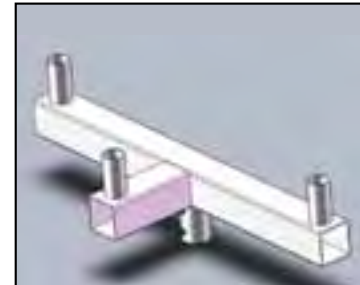

Available Fixture Brackets

BR1 Versa Reducer Bracket for 2" slipfitter

BR2 Versa Wall-Mount 1

BR3 Versa Wall-Mount 3

BR4 Versa to Tennon Mount Bracket

BR5 Hi-Bay Conduit Mount

BR6 Gripper Kit

BR7 Adjustable 2" Slipfitter

BR8 Straight Shoebox Bracket Square Pole

BR9 Straight Shoebox Bracket Round Pole

BR10 Tennon To Slipfitter Mount

BR11 4" Square Pole Top to 2" Slipfitter

BR12 4" Round Pole Top to 2" slipfitter

BR13 60mm. Two top

BR14 60mm. Three Top

BR15 60mm. 4 top

Brackets: Call for recommendations and pricing