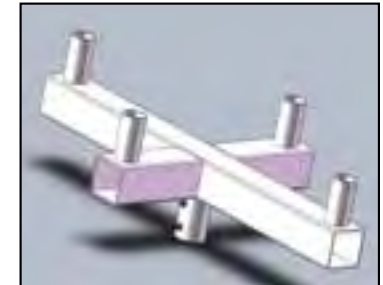

Available Fixture Brackets

BR1 Versa Reducer Bracket for 2" slipfitter

BR2 Versa Wall-Mount 1

BR3 Versa Wall-Mount 3

BR4 Versa to Tennon Mount Bracket

BR5 Hi-Bay Conduit Mount

BR6 Gripper Kit

BR7 Adjustable 2" Slipfitter

BR8 Straight Shoebox Bracket Square Pole

BR9 Straight Shoebox Bracket Round Pole

BR10 Tennon To Slipfitter Mount

BR11 4" Square Pole Top to 2" Slipfitter

BR12 4" Round Pole Top to 2" slipfitter

BR13 60mm. Two top

BR14 60mm. Three Top

BR15 60mm. 4 top

Brackets: Call for recommendations and pricing